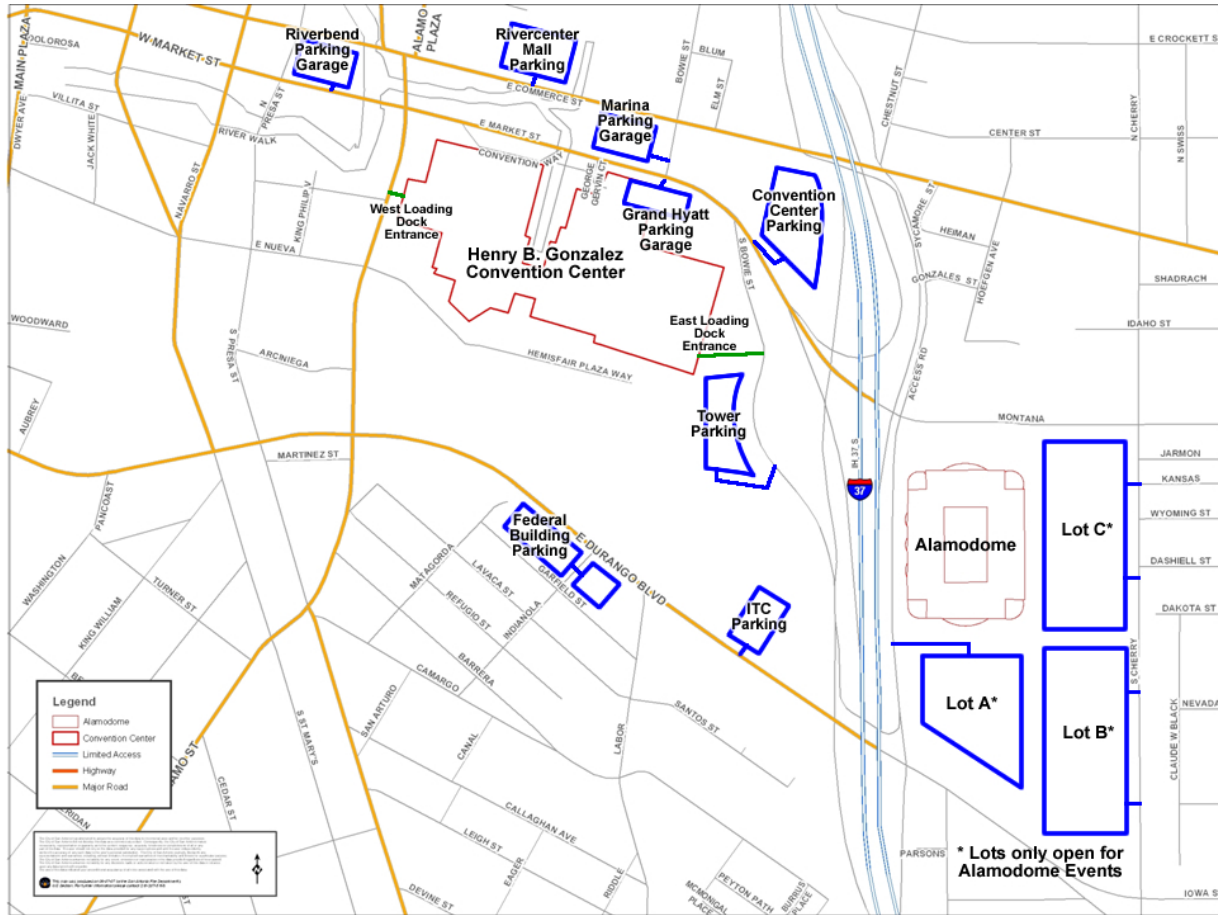

Henry B. Gonzalez Convention Center Parking Map

Parking:

Convention Center Parking

Market Street (between Bowie and I37)
Event flat rate: \$8.00

Marina Garage

Bowie & Commerce Street
Event flat rate: \$10.00

Riverbend Garage

Alamo & Market Street
Event flat rate: \$10.00

Tower Parking

Bowie Street (between Market & Durango)
Flat rate: \$9.00

Grand Hyatt Parking Garage

Bowie Street @ Market Street
Flat rate: \$9.00

Hours:

24 hours, 7 days a week

Attendant: 6:30 am -10:30am
Closest to Rooms 201-218, Ballroom C

Open: 7 am

Close: Between 9 pm and 12 pm, depending on demand

Closest to Rooms 201-218, Ballroom C

24 hours, 7 days a week

8 am -10 pm

Closest to Rooms 201-218, Ballroom C

24 hours, 7 days a week

Closest to Rooms 201-218, Ballroom C

* Lots only open for Alameda Events